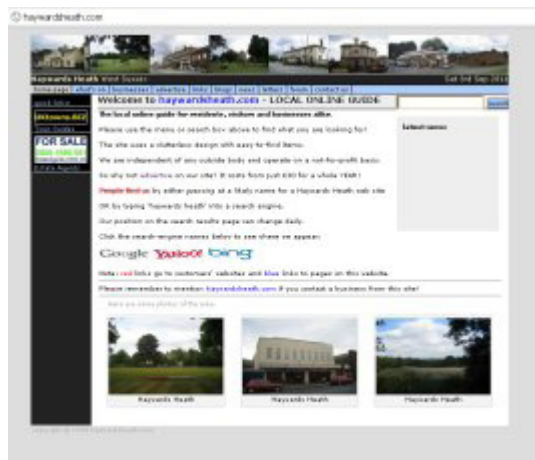

Promote your business locally on our website...

hythe.com

available to locals and the whole world alike...

(web site home page - screenshot)

sample platinum/gold listings:

Your Business Here (links to your own website) 1 Any Road, HYTHE, CT21 0AA 01303 123456 Fax: 01303 654321 Mob: 07890 123456	example ad with a link to your website (opens in a new window)	
--	---	--